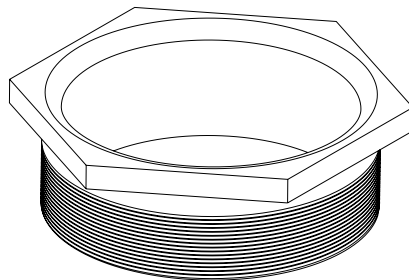

PRODUCT CODE: MBBL8
MALE BRASS BUSH: LONG

DESCRIPTION

75mm Male Brass Bush: Long

FINISH

Self Colour

MATERIAL

Brass

PACKAGING

Packed in qty 1

ADDITIONAL NOTES

Conforms to BS EN61386-1

Isometric view