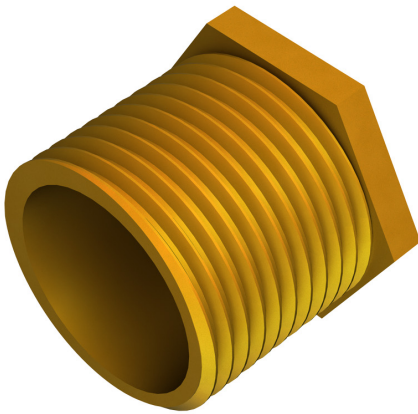

PRODUCT CODE: MBBL8
MALE BRASS BUSH: LONG

DESCRIPTION

75mm Male Brass Bush: Long

FINISH

Self Colour

MATERIAL

Brass

PACKAGING

Packed in qty 1

ADDITIONAL NOTES

Conforms to BS EN61386-1

Isometric view